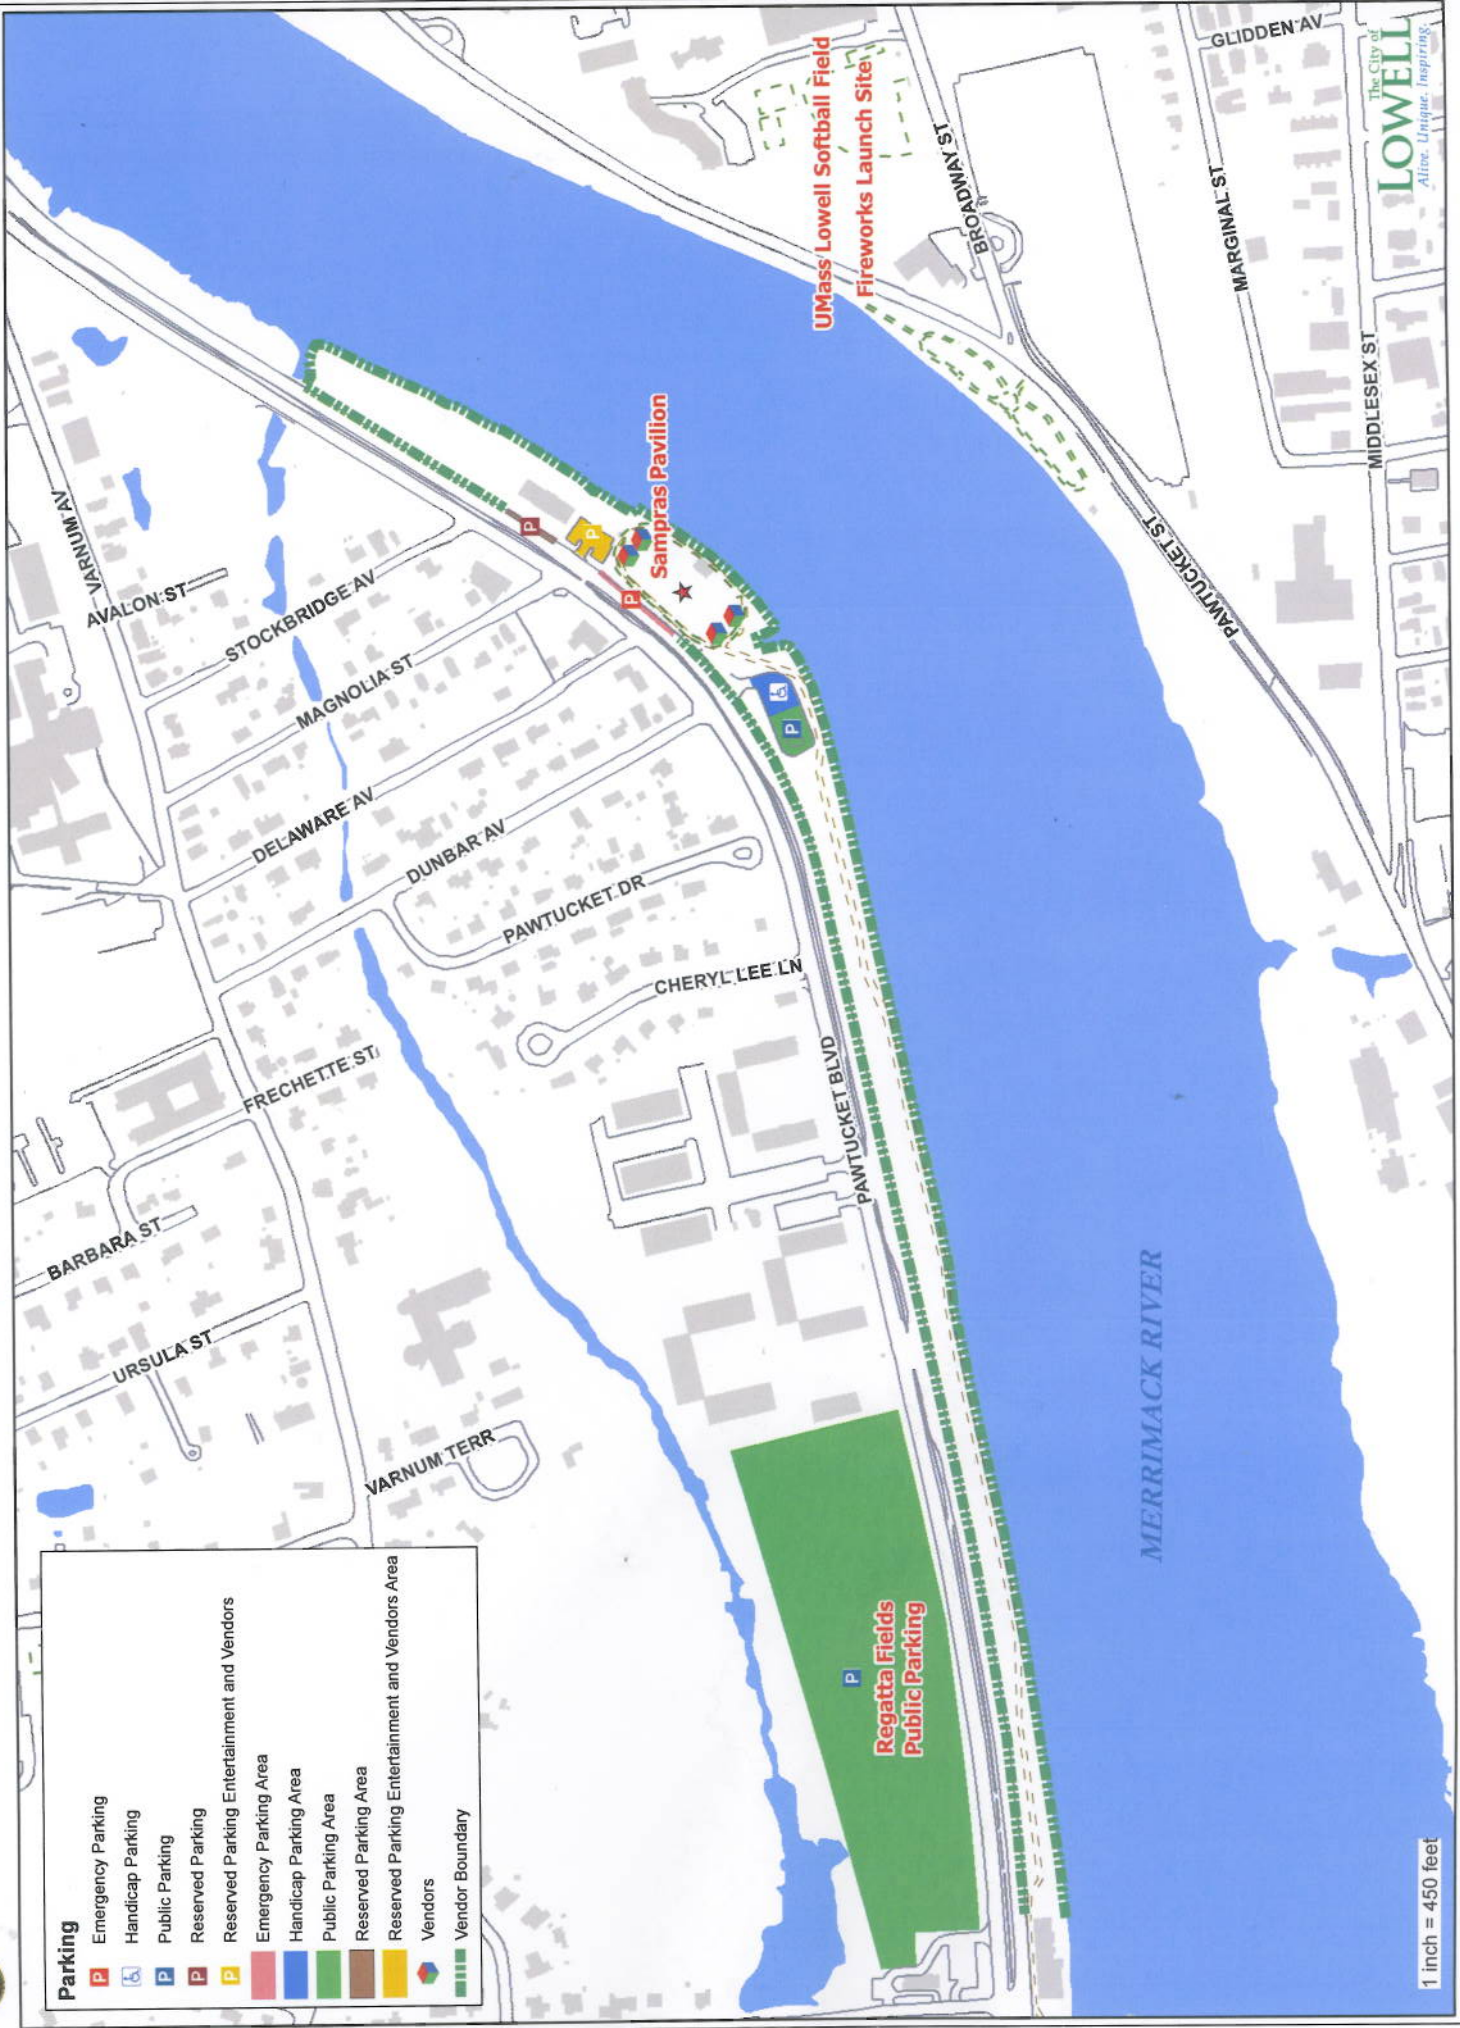

JULY 4TH FIREWORKS

Parking	
	Emergency Parking
	Handicap Parking
	Public Parking
	Reserved Parking
	Reserved Parking Entertainment and Vendors
	Emergency Parking Area
	Handicap Parking Area
	Public Parking Area
	Reserved Parking Area
	Reserved Parking Entertainment and Vendors Area
	Vendors
	Vendor Boundary

1 inch = 450 feet

The City of **LOWELL**
Alive. Unique. Inspiring.